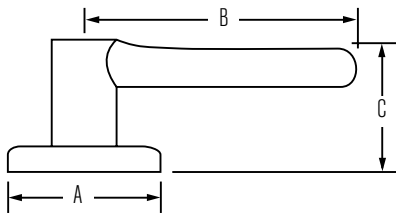

Lisbon has experienced a renaissance in recent years, with a contemporary culture that is alive and thriving.

Bem-vindo a Lisboa!

Specifications

Door prep	Cross Bore 2-1/8". Edge Bore 1". Latch Face 1" x 2-1/4"
Backset	Adjustable to 2-3/8" or 2-3/4"
Door Thickness	1-3/8 - 1-3/4" doors standard. 2-1/4" doors option
Faceplate	1" x 2-1/4" Square, round or drive-in
Strikes	2-1/4" full lip. Square or round corner
Bolt	1/2" Throw. Steel
Door Handing	Reversible for right or left-handed doors. Specify handing on inactive
ANSI/BHMA	A156.2 Grade 2
UL	20 minute UL fire rating available
ADA	Functions 101 and 331. Satisfy Section 4.13.9 ADA requirement

Dimensions

Design	A	B	C	C (keyed)
Lisbon Round Rose	2-5/8"	4-1/4"	2-5/8"	2-3/8"
Lisbon Square Rose	2-5/8"	4-1/4"	2-5/8"	2-3/8"

Model	Function	Finish					Case
		11P	15	26	26D	514	
SPSL101 (RDT/SQT)	Hall/Closet	\$65	\$65	\$65	\$65	\$65	12
SPVL331 (RDT/SQT)	Bed/Bath	\$74	\$74	\$74	\$74	\$74	12
SENL535 (RDT/SQT)	Entry	\$116	\$116	\$116	\$116	\$116	12
SHD12 (RDT/SQT)	Half Dummy	\$34	\$34	\$34	\$34	\$34	20
SIP96 (RDT/SQT)	Interior Pack	\$64	\$64	\$64	\$64	\$64	12